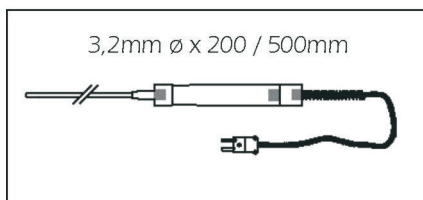

STANDARD RANGE OF PROBES

HANDHELD TYPE 'K' STRAIGHT
ROUNDED PROBE