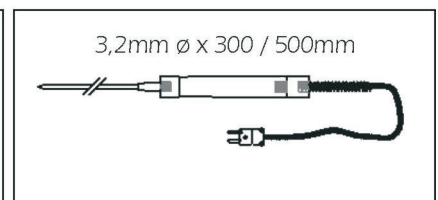

HANDHELD TYPE 'K' SPIKE PROBE