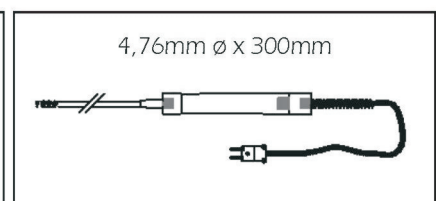

### STANDARD RANGE OF PROBES

HANDHELD TYPE 'K' STRAIGHT  
ROUNDED PROBE

HANDHELD TYPE 'K' ANGLED  
ROUNDED PROBE

HANDHELD TYPE 'K' SPIKE PROBE

HANDHELD TYPE 'K' SURFACE PROBE  
WITH SPRING STEEL MEMBRANE

HANDHELD TYPE 'K' ANGLED SURFACE  
PROBE WITH SPRING STEEL MEMBRANE