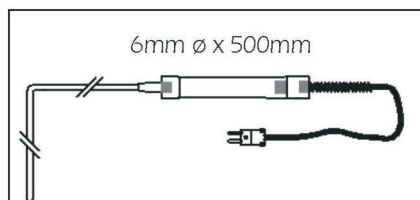

HANDHELD TYPE 'K' ANGLED
ROUNDED PROBE