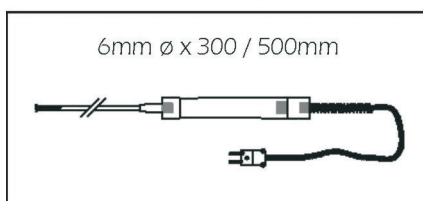

### STANDARD RANGE OF PROBES

HANDHELD TYPE 'K' STRAIGHT  
ROUNDED PROBE

HANDHELD TYPE 'K' ANGLED  
ROUNDED PROBE

HANDHELD TYPE 'K' SPIKE PROBE

HANDHELD TYPE 'K' SURFACE PROBE  
WITH SPRING STEEL MEMBRANE

HANDHELD TYPE 'K' ANGLED SURFACE  
PROBE WITH SPRING STEEL MEMBRANE