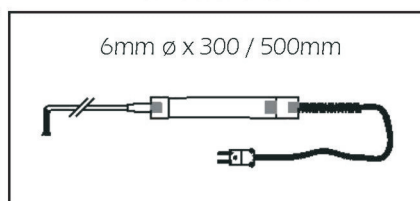

### STANDARD RANGE OF PROBES

HANDHELD TYPE 'K' STRAIGHT  
ROUNDED PROBE

HANDHELD TYPE 'K' ANGLED  
ROUNDED PROBE

HANDHELD TYPE 'K' SPIKE PROBE

HANDHELD TYPE 'K' SURFACE PROBE  
WITH SPRING STEEL MEMBRANE

HANDHELD TYPE 'K' ANGLED SURFACE  
PROBE WITH SPRING STEEL MEMBRANE