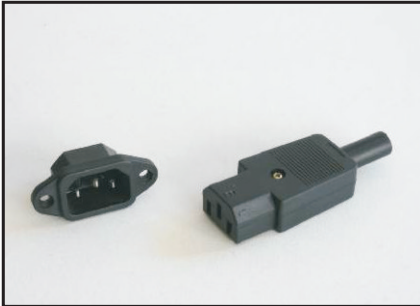

ELECTRICAL PLUGS AND SOCKETS

1. Bakelite plugs / sockets

- Flat 3 pin kettle plug
 - Panel mount
 - Male shroud socket
 - 16A / 250 VAC / 200°C

2. CEE silicone kettle plugs / sockets

- Silicone straight 444/SI
 - Panel mount
 - Male shroud socket 444/I
 - 16A / 250 VAC / 200°C
- Ceramic straight 344K / A / PG
 - Ceramic angled 344K / AWI / PG
 - Ceramic insert spares
 - 16A / 250 VAC / 300°C

3. Ceramic kettle plugs

- Silicone straight 344P / S2
 - Silicone angled 344P / SI / WI
 - 16A / 250 VAC / 200°C

4. Silicone kettle plugs